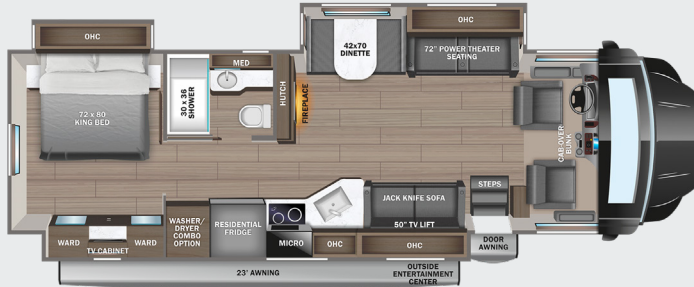

OPTIONS

A

12 Cu. Ft. Fridge

B

Theater Sofa

C

Hide-a-bed

D

Freestanding Dinette

37K

OPTIONS: A, D

37L

OPTIONS: A, B

37M

OPTIONS: A, C, D

EXTERIOR SELECTIONS

INTERIOR

Custom-molded ABS surround in cab-over area
 Overhead bunk with 750 lb. capacity
 JAYCOMMAND® powered by Firefly
 84 in. interior ceiling height with padded vinyl ceiling
 High-intensity, recessed LED ceiling lights
 Vinyl plank flooring
 Day/night roller shades in living area
 Raised-panel hardwood cabinetry throughout
 Deluxe hidden cabinet hinges
 Ball-bearing drawer guides
 Jayco-exclusive, easy-operation legless dinette table
 2-point lap safety belts in all designated seating locations
 30,000 BTU auto-ignition furnace
 Electric fireplace
 LED HD Smart TV in living area
 Cable TV hookup with RG-6 coax and video selector switch
 Winegard 2.0 Wi-Fi/4G antenna
 Wood-framed kitchen window with spice cabinets
 2-burner induction cooktop
 LED-lit, solid-surface kitchen countertops with recessed stainless steel sink and sink covers
 Water filtration system
 Shower with decorative surround, glass door, skylight and light
 Porcelain toilet with foot flush
 Recessed stainless-steel bathroom sink
 Powered roof vent in bathroom with wall switch
 Walk-around, king-size bed with power head lift, bedspread and nightstands
 USB port and wireless charging in nightstands
 Under-bed storage
 LED HD Smart TV in bedroom
 Large wardrobes
 Bunks with industry-exclusive 300 lb. capacity each (37L)
 Wall-mounted tablet holder in each bunk (37L)
 Smoke alarm
 Carbon monoxide detector

OPTIONS

Power theater seating (N/A 37K, STD on 37M)
 Freestanding table with 4 chairs (N/A 37L)
 12 cu. ft. gas/electric, 4-door refrigerator
 Combination washer/dryer (N/A 37K)
 Stackable washer/dryer (37K)
 Hide-a-bed sofa (37M)
 Canadian Shaw® TRAV'LER® satellite dish
 Winegard® TRAV'LER® satellite dish - DIRECTV®
 Slide-out tray with 12V refrigerator cooler in basement