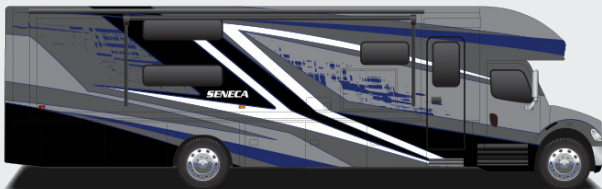

Marten Full-Body Paint